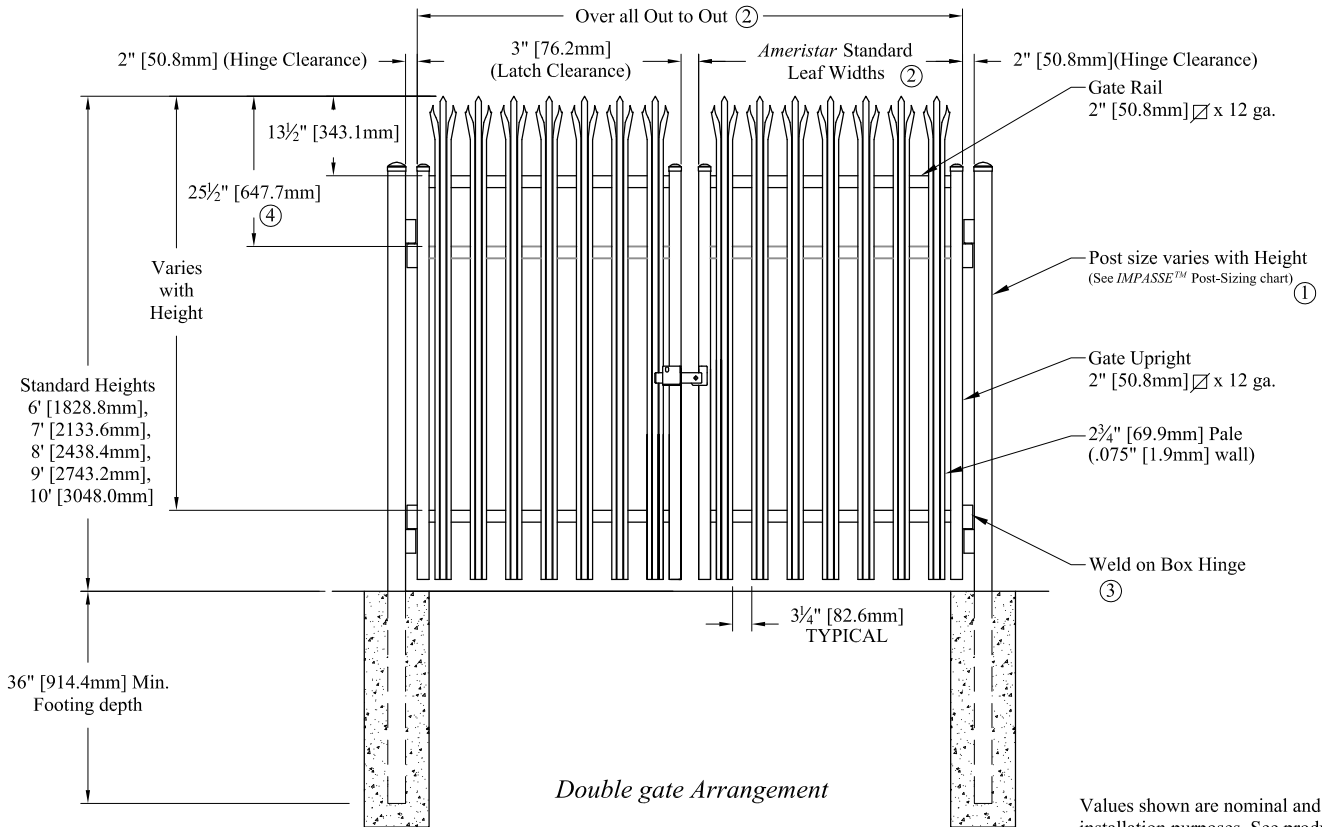

Single gate Arrangement

NOTES:

- 1.) Post size depends on fence height, weight and wind loads. See IMPASSE™ post sizing chart.
- 2.) See Ameristar gate table for standard out to outs. Custom gate openings available for special out to out/leaf widths.
- 3.) Additional styles of gate hardware are available on request. This could change the Latch & Hinge Clearance.
- 4.) Third rail optional. (Some heights noted require the third rail.)

Double gate Arrangement

Values shown are nominal and not to be used for installation purposes. See product specification for installation requirements.

HIGH SECURITY STEEL GATE

Title: **IMPASSE TRIDENT 2/3-RAIL SGL & DBL GATE**