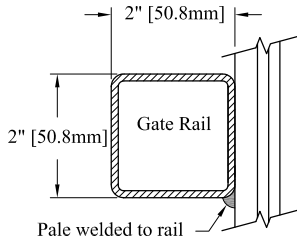

Single gate Arrangement

NOTES:

- 1.) Post size depends on fence height, weight and wind loads. See IMPASSE™ post sizing chart.
- 2.) See Ameristar gate table for standard out to outs. Custom gate openings available for special out to out/leaf widths.
- 3.) Additional styles of gate hardware are available on request. This could change the Latch & Hinge Clearance.
- 4.) Third rail optional. (Some heights noted require the third rail.)

Double gate Arrangement

Values shown are nominal and not to be used for installation purposes. See product specification for installation requirements.

HIGH SECURITY STEEL GATE

Title: **IMPASSE TRIDENT 2/3-RAIL SGL & DBL GATE**