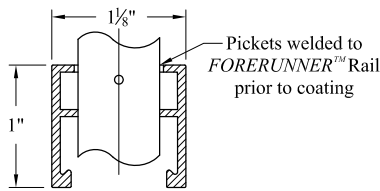

Single gate Arrangement

NOTES:

- 1.) See Ameristar gate table for standard out to outs. Custom gate openings available for special out to out/leaf widths.
- 2.) Additional styles of gate hardware are available on request. This could change the Latch & Hinge Clearance.
- 3.) Post footing available in 21" or 33" depths.

Double gate Arrangement

Values shown are nominal and not to be used for installation purposes. See product specification for installation requirements.

MISOG

Title: **ECHELON MAJESTIC 3 RAIL SGL & DBL GATE**