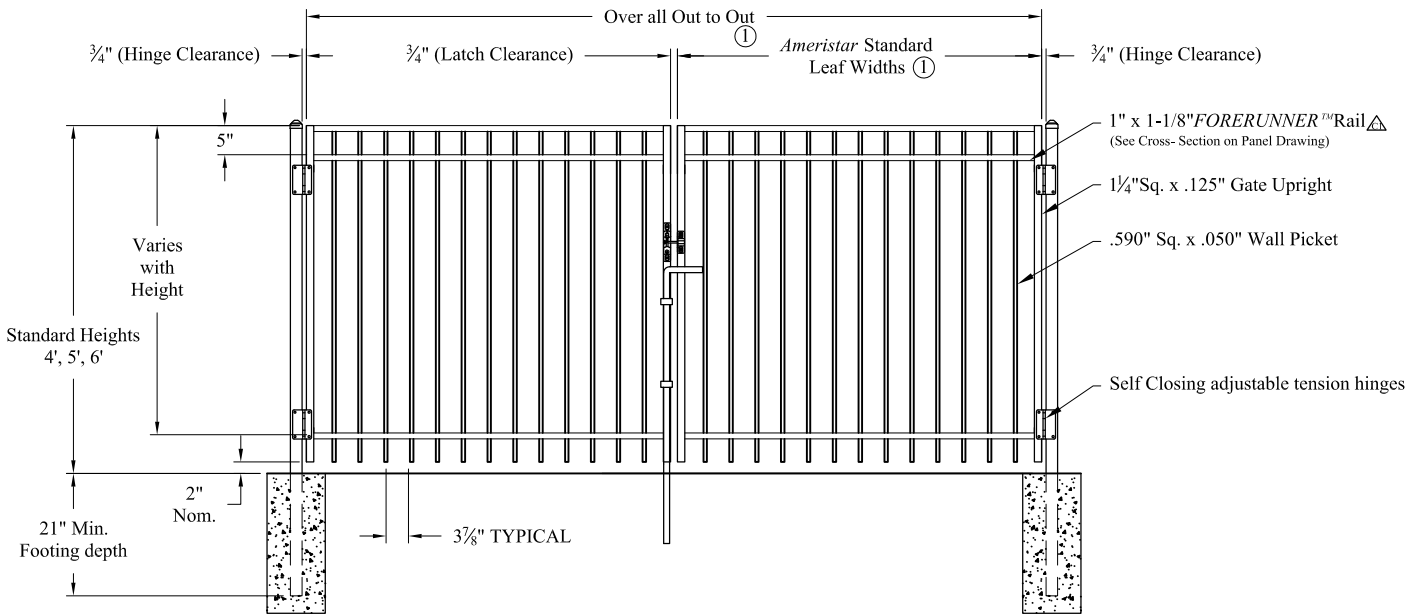

Single gate Arrangement

NOTES:

- 1.) See Ameristar gate table for standard out to outs. Custom gate openings available for special out to out/leaf widths.
- 2.) Additional styles of gate hardware are available on request. This could change the Latch & Hinge Clearance.
- 3.) Post footing available in 21" or 33" depths.

Double gate Arrangement

Values shown are nominal and not to be used for installation purposes. See product specification for installation requirements.

MISOG

Title: **ECHELON MAJESTIC 3 RAIL SGL & DBL GATE**