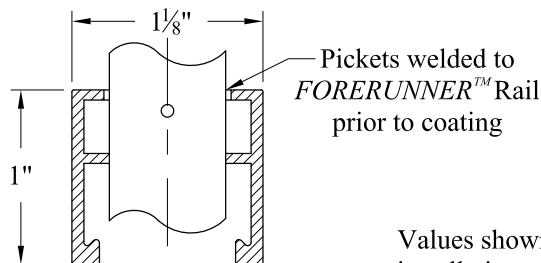

Single gate Arrangement

NOTES:

- 1.) See *Ameristar* gate table for standard out to outs. Custom gate openings available for special out to out/leaf widths.
- 2.) Additional styles of gate hardware are available on request
This could change the Latch & Hinge Clearance.
- 3.) Post footing available in 21" or 33" depths.
- 4.) Rise of arch is dependent on gate out-to-out.

Values shown are nominal and not to be used for installation purposes. See product specification for installation requirements.

Title: **ECHELON ARCHED MAJESTIC 3 RAIL SGL GATE**

DR: CB SH . 1 of 1 SCALE: DO NOT SCALE