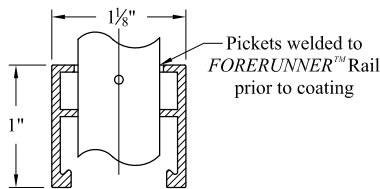

Single gate Arrangement

**NOTES:**

- 1.) See Ameristar gate table for standard out to outs. Custom gate openings available for special out to out/leaf widths.
- 2.) Additional styles of gate hardware are available on request. This could change the Latch & Hinge Clearance.
- 3.) Post footing available in 21" or 33" depths.

Double gate Arrangement

Values shown are nominal and not to be used for installation purposes. See product specification for installation requirements.

GISOG

Title: **ECHELON GENESIS 3 RAIL SGL & DBL GATE**