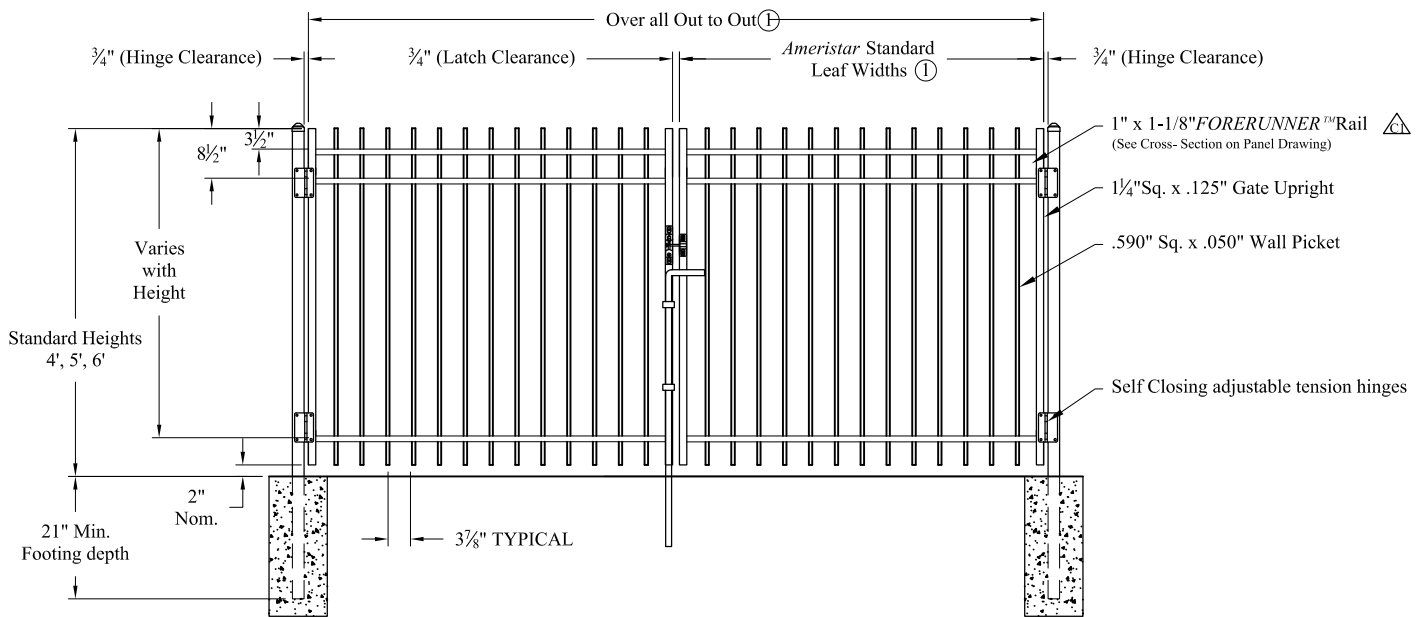

Single gate Arrangement

**NOTES:**

- 1.) See Ameristar gate table for standard out to outs. Custom gate openings available for special out to out/leaf widths.
- 2.) Additional styles of gate hardware are available on request. This could change the Latch & Hinge Clearance.
- 3.) Post footing available in 21" or 33" depths.

Double gate Arrangement

Values shown are nominal and not to be used for installation purposes. See product specification for installation requirements.

GISOG

Title: **ECHELON GENESIS 3 RAIL SGL & DBL GATE**