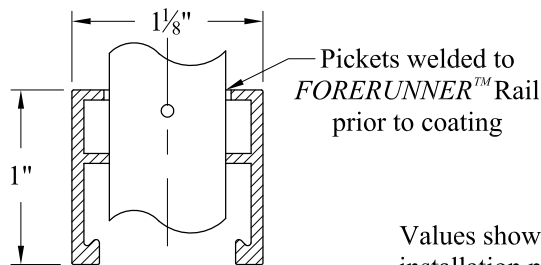

Single gate Arrangement

NOTES:

- 1.) See *Ameristar* gate table for standard out to outs. Custom gate openings available for special out to out/leaf widths.
- 2.) Additional styles of gate hardware are available on request
This could change the Latch & Hinge Clearance.
- 3.) Post footing available in 21" or 33" depths.
- 4.) Rise of arch is dependent on gate out-to-out.

Values shown are nominal and not to be used for installation purposes. See product specification for installation requirements.

GAISOG

Title: **ECHELON ARCHED GENESIS 3 RAIL SGL GATE**

DR: CB SH . 1 of 1 SCALE: DO NOT SCALE