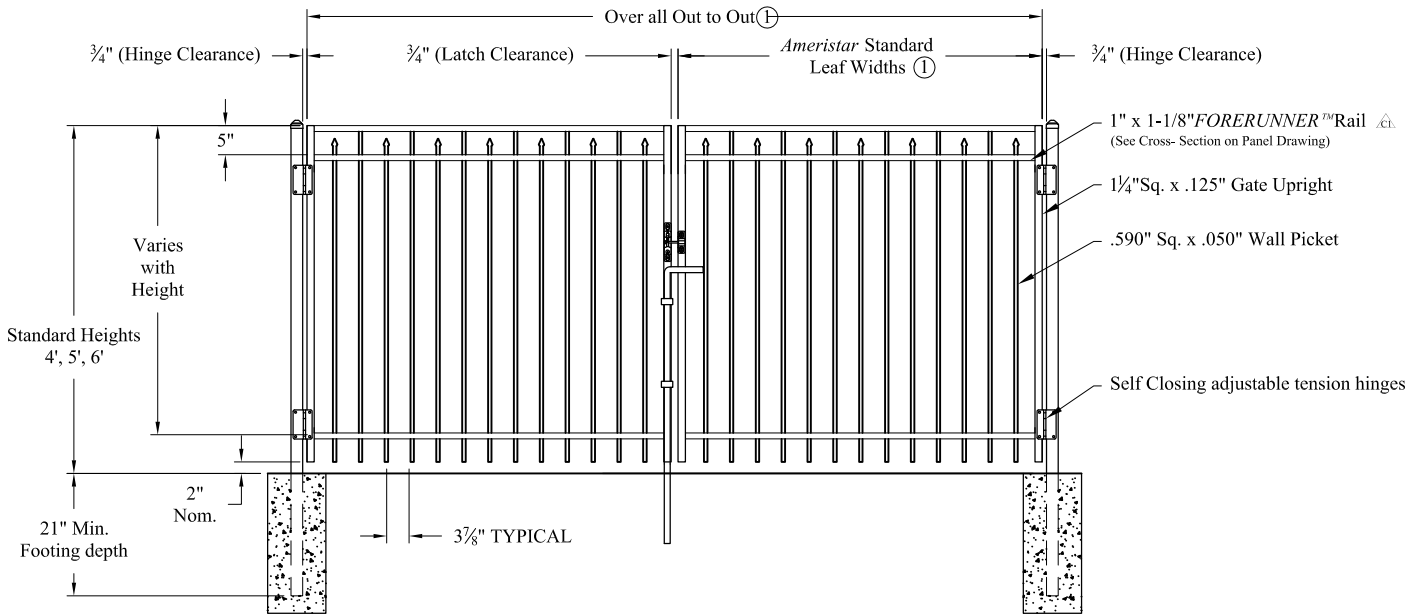

Single gate Arrangement

NOTES:

- 1.) See Ameristar gate table for standard out to outs. Custom gate openings available for special out to out/leaf widths.
- 2.) Additional styles of gate hardware are available on request. This could change the Latch & Hinge Clearance.
- 3.) Post footing available in 21" or 33" depths.

Double gate Arrangement

Values shown are nominal and not to be used for installation purposes. See product specification for installation requirements.

RISOG

Title: **ECHELON CONQUEROR 3 RAIL SGL & DBL GATE**