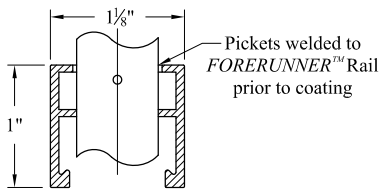

Single gate Arrangement

NOTES:

- 1.) See Ameristar gate table for standard out to outs. Custom gate openings available for special out to out/leaf widths.
- 2.) Additional styles of gate hardware are available on request. This could change the Latch & Hinge Clearance.
- 3.) Post footing available in 21" or 33" depths.

Double gate Arrangement

Values shown are nominal and not to be used for installation purposes. See product specification for installation requirements.

RISOG

Title: **ECHELON CONQUEROR 3 RAIL SGL & DBL GATE**