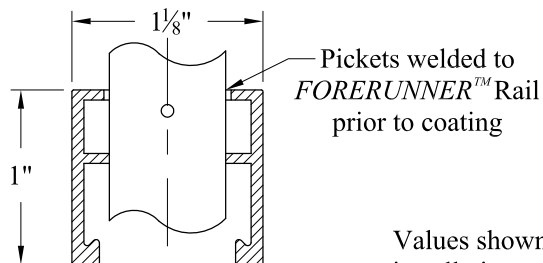

Single gate Arrangement

NOTES:

- 1.) See *Ameristar* gate table for standard out to outs. Custom gate openings available for special out to out/leaf widths.
- 2.) Additional styles of gate hardware are available on request
This could change the Latch & Hinge Clearance.
- 3.) Post footing available in 21" or 33" depths.
- 4.) Rise of arch is dependent on gate out-to-out.

Values shown are nominal and not to be used for installation purposes. See product specification for installation requirements.

RAISOG

Title: **ECHELON ARCHED CONQUEROR 3 RAIL SGL GATE**

DR: CB SH . 1 of 1 SCALE: DO NOT SCALE