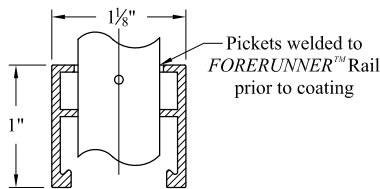

Single gate Arrangement

NOTES:

- 1.) See Ameristar gate table for standard out to outs. Custom gate openings available for special out to out/leaf widths.
- 2.) Additional styles of gate hardware are available on request. This could change the Latch & Hinge Clearance.
- 3.) Post footing available in 21" or 33" depths.

Double gate Arrangement

Values shown are nominal and not to be used for installation purposes. See product specification for installation requirements.

CISOG

Title: **ECHELON CLASSIC 3 RAIL SGL & DBL GATE**