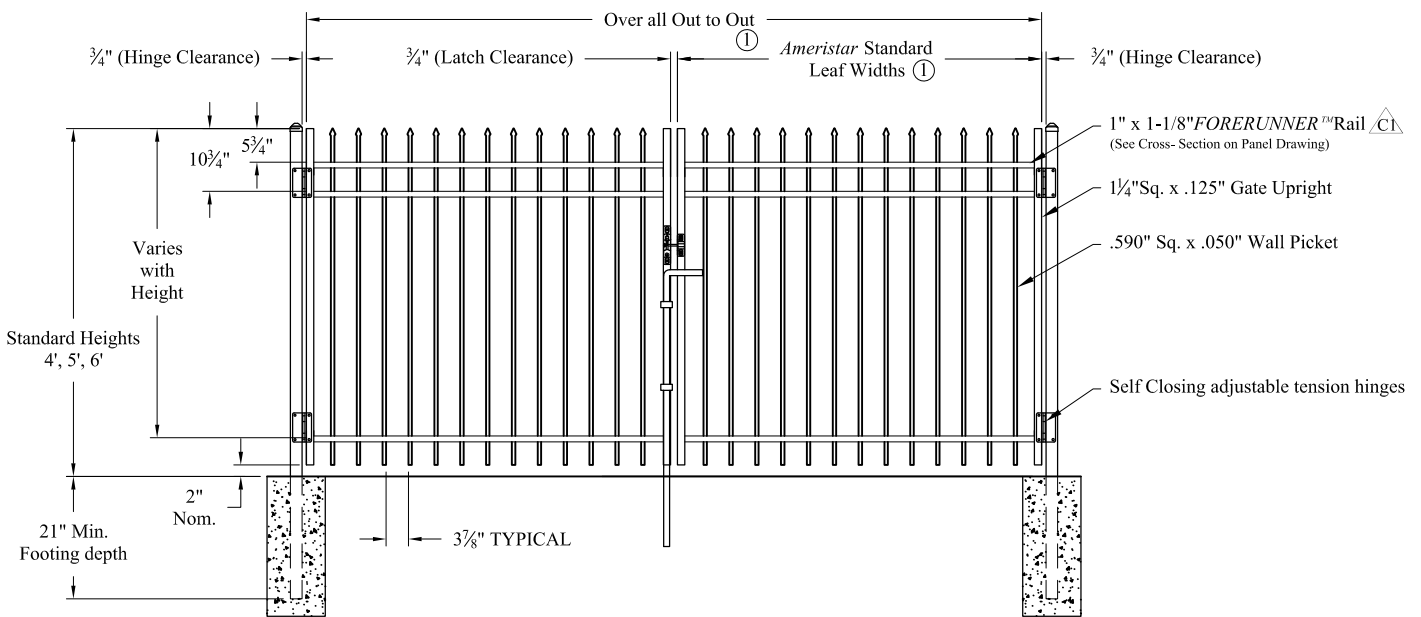

Single gate Arrangement

NOTES:

- 1.) See Ameristar gate table for standard out to outs. Custom gate openings available for special out to out/leaf widths.
- 2.) Additional styles of gate hardware are available on request. This could change the Latch & Hinge Clearance.
- 3.) Post footing available in 21" or 33" depths.

Double gate Arrangement

Values shown are nominal and not to be used for installation purposes. See product specification for installation requirements.

CISOG

Title: **ECHELON CLASSIC 3 RAIL SGL & DBL GATE**