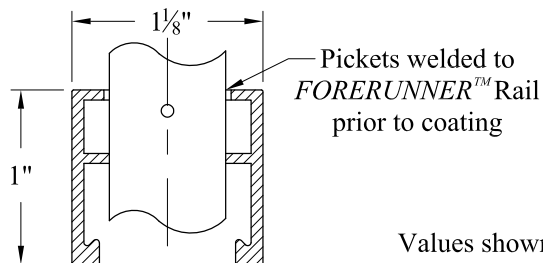

Single gate Arrangement

NOTES:

- 1.) See *Ameristar* gate table for standard out to outs. Custom gate openings available for special out to out/leaf widths.
- 2.) Additional styles of gate hardware are available on request
This could change the Latch & Hinge Clearance.
- 3.) Post footing available in 21" or 33" depths.
- 4.) Rise of arch is dependent on the gate out-to-out.

Values shown are nominal and not to be used for installation purposes. See product specification for installation requirements.

CAISOG

Title: **ECHELON ARCHED CLASSIC 3 RAIL SGL GATE**

DR: CB SH . 1 of 1 SCALE: DO NOT SCALE