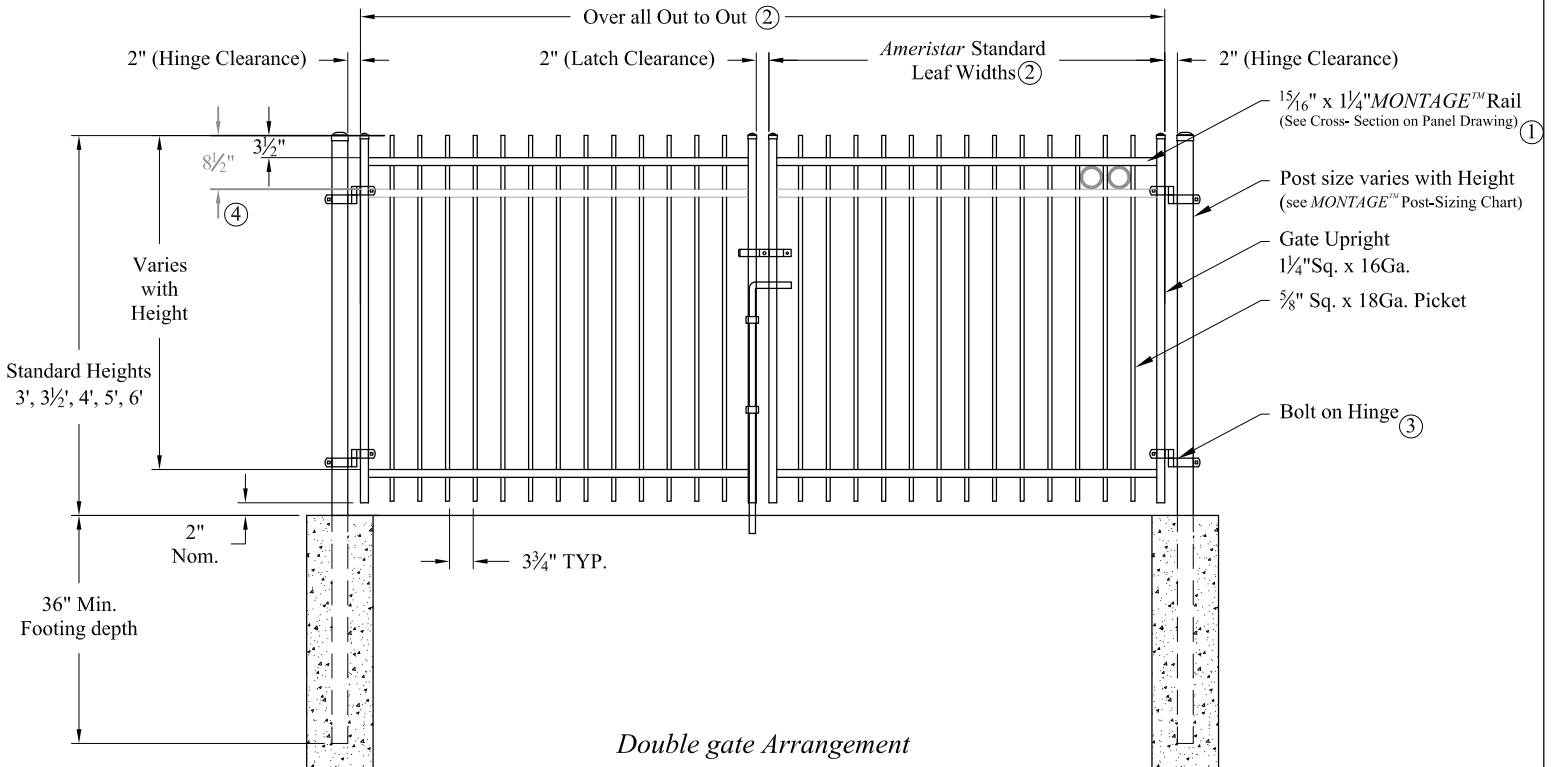

NOTES: *Single gate Arrangement*

- 1.) Post size depends on fence height, weight and wind loads. See MONTAGE™ specifications for post sizing chart.
- 2.) See Ameristar gate table for standard out to outs. Custom gate openings available for special out to out/leaf widths.
- 3.) Additional styles of gate hardware are available on request. This could change the Latch & Hinge Clearance.
- 4.) Third rail required for *Double Rings*.
- 5.) Available in 3" air space and/or Flush Bottom on most Heights

Values shown are nominal and not to be used for installation purposes. See product specification for installation requirements.

RGISOG

RESIDENTIAL WELDED STEEL GATE

Title: **MONTAGE GENESIS 2/3-RAIL SGL & DBL GATE**