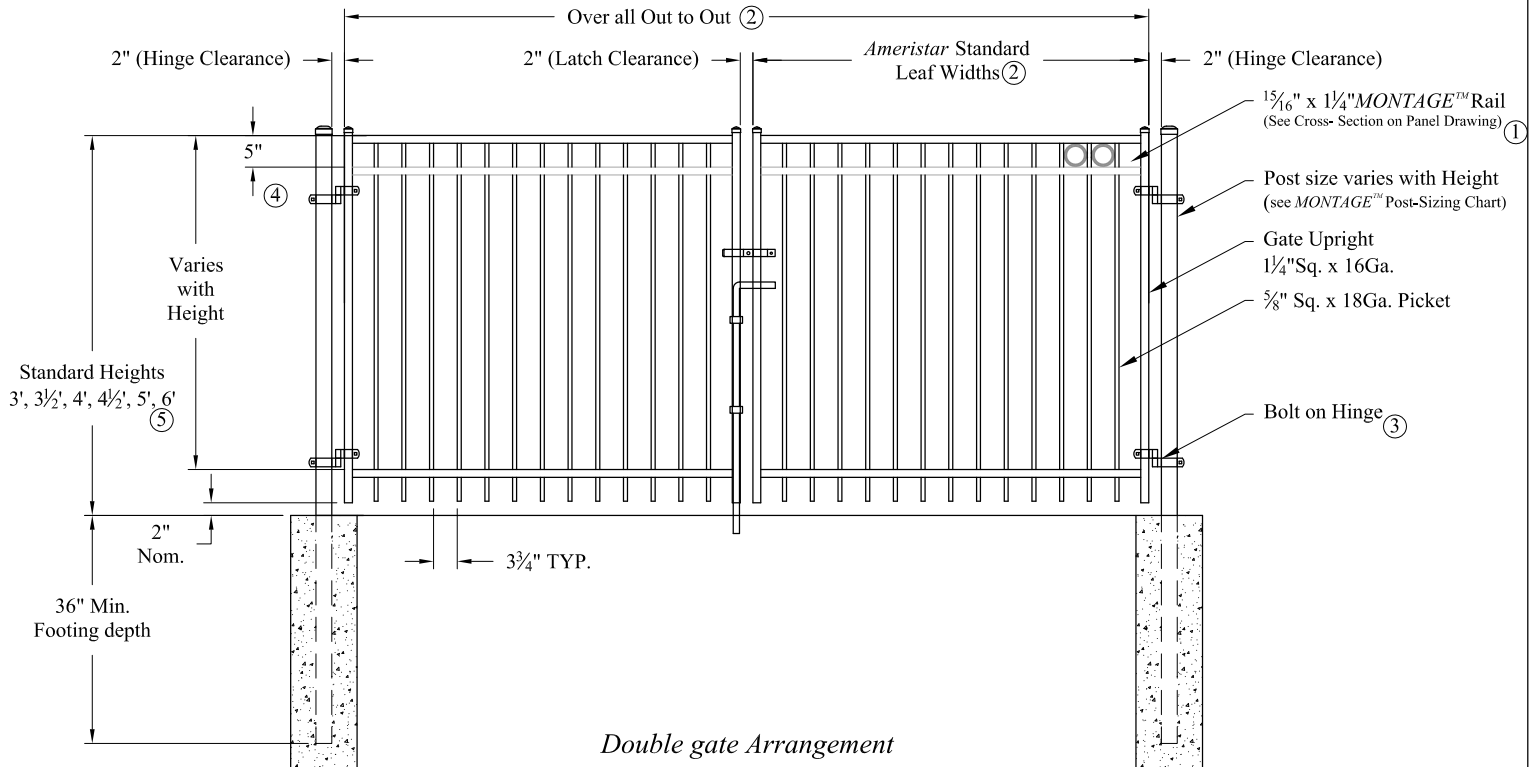

**NOTES:**      *Single gate Arrangement*

- 1.) Post size depends on fence height, weight and wind loads. See MONTAGE™ specifications for post sizing chart.
- 2.) See Ameristar gate table for standard out to outs. Custom gate openings available for special out to out/leaf widths.
- 3.) Additional styles of gate hardware are available on request. This could change the Latch & Hinge Clearance.
- 4.) Third rail required for Double Rings.
- 5.) Available in 3" air space and/or Flush Bottom on most Heights

Values shown are nominal and not to be used for installation purposes. See product specification for installation requirements.

**RESIDENTIAL WELDED STEEL GATE**

Title: MONTAGE MAJESTIC 2/3-RAIL SGL & DBL GATE			
DR: CI	SH . 1 of 1	SCALE: DO NOT SCALE	
CK: ME	Date 6/28/10	REV: b	