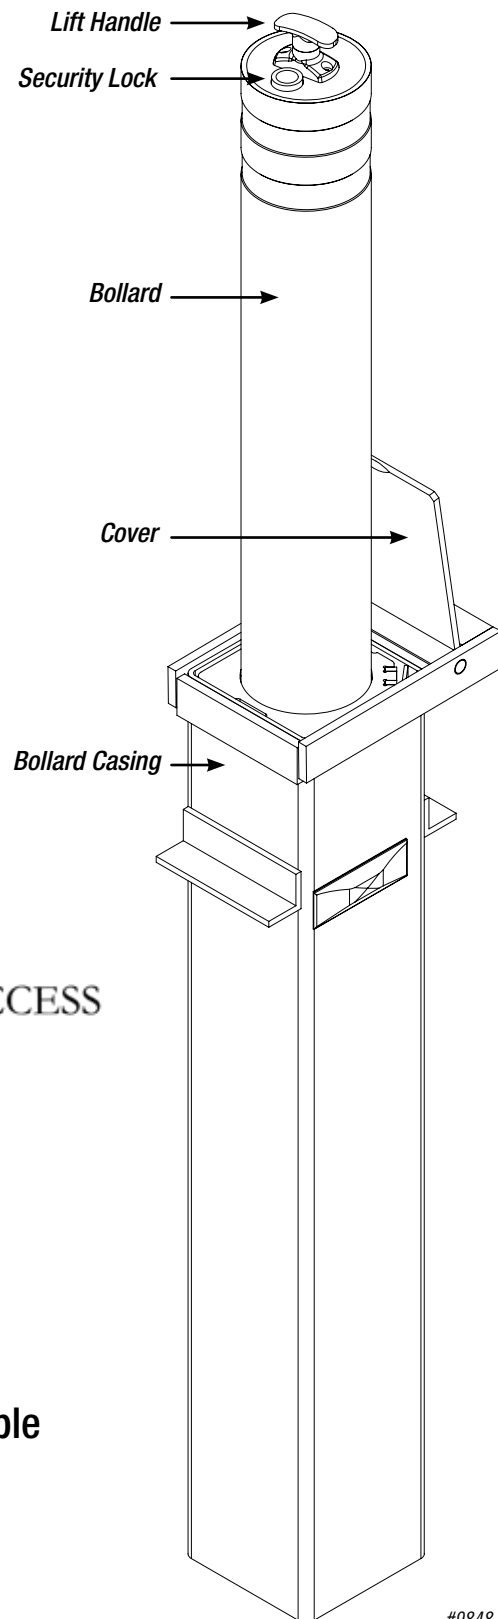

AMERISTARSECURITY.COM | 866-467-2773

ASSA ABLOY, the global leader in door opening solutions

AMERISTAR®
ASSA ABLOY

Retractable MANUAL BOLLARDS

Features:

Manual Operation with Lift Assist
Maintenance-Free Finish
No Power Required
Open Aesthetic Appearance
Reflective Bands for Visibility
Easy Installation

BOLLARD OFFERING

- 4", 5" & 6" Diameters
- 24" & 36" Heights
- Black & Stainless Steel Finish options available

#9848 | REVISED 02/2018