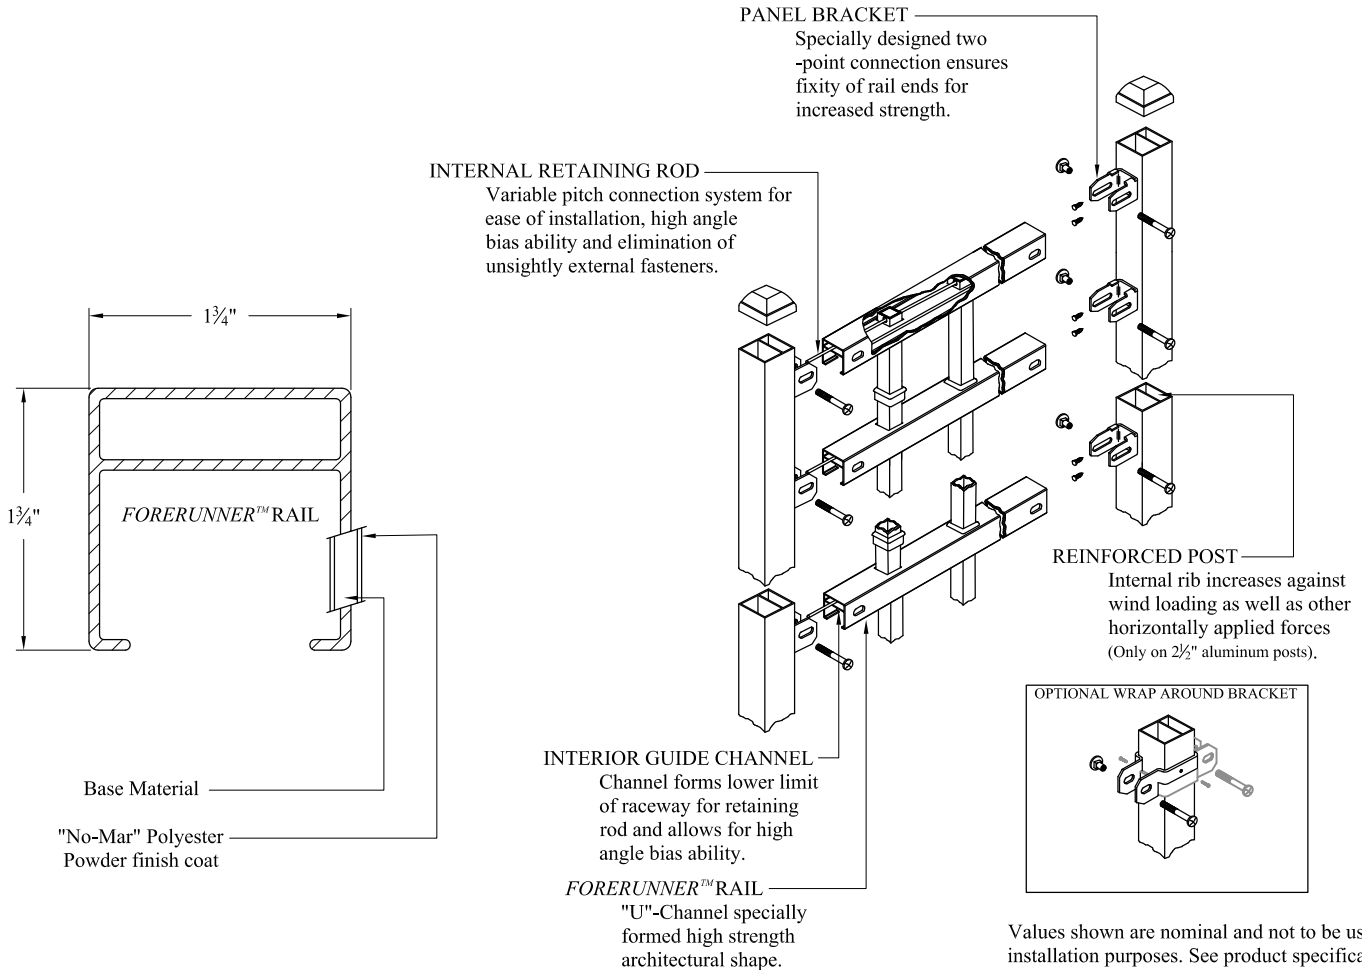

NOTES:

- 1.) Post size depends on fence height and wind loads. See *ECHELON II™* post sizing chart.
- 2.) Panels also available for 6' on center post spacing
- 3.) Additional heights available on request. Some heights noted require a third and/or fourth rail.
- 4.) Third and Fourth rail optional.

Values shown are nominal and not to be used for installation purposes. See product specification for installation requirements.

INDUSTRIAL STRENGTH ALUMINUM

Title: **ECHELON II MAJESTIC 2/3/4-RAIL**

DR: NJB SH . 1 of 1 SCALE: DO NOT SCALE