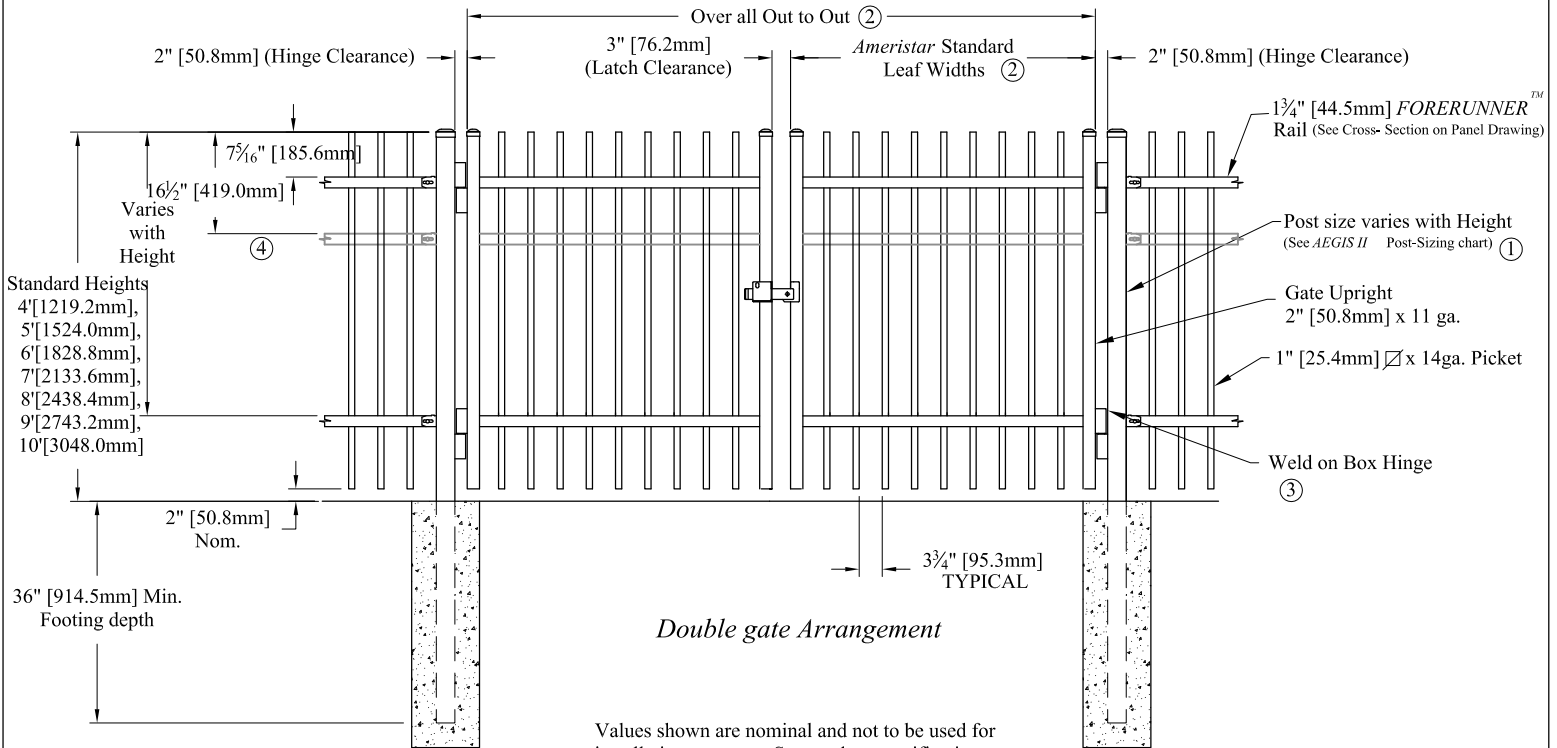

⑤ Adornment Options
(See ring panel for rail spacing)

Single gate Arrangement

NOTES:

- 1.) Post size depends on fence height, weight and wind loads. See AEGIS II™ post sizing chart.
- 2.) See Ameristar gate table for standard out to outs. Custom gate openings available for special out to out/leaf widths.
- 3.) Additional styles of gate hardware are available on request. This could change the Latch & Hinge Clearance.
- 4.) Third rail optional.
- 5.) Post height will change with Adornment installation.

Double gate Arrangement

Values shown are nominal and not to be used for installation purposes. See product specification for installation requirements.

INDUSTRIAL STRENGTH STEEL

Title: **AEGIS II GENESIS 2/3-RAIL SGL & DBL GATE**