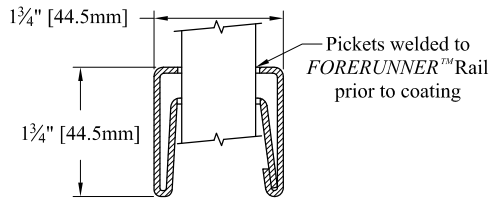

⑤ Adornment Options
(See ring panel for rail spacing)

Single gate Arrangement

NOTES:

- 1.) Post size depends on fence height, weight and wind loads. See AEGIS II™ post sizing chart.
- 2.) See Ameristar gate table for standard out to outs. Custom gate openings available for special out to out/leaf widths.
- 3.) Additional styles of gate hardware are available on request. This could change the Latch & Hinge Clearance.
- 4.) Third rail optional.
- 5.) Post height will change with Adornment installation.

Double gate Arrangement

Values shown are nominal and not to be used for installation purposes. See product specification for installation requirements.

INDUSTRIAL STRENGTH STEEL

Title: **AEGIS II GENESIS 2/3-RAIL SGL & DBL GATE**