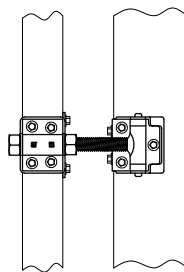

DETAIL A

DETAIL A (optional)

DETAIL C

## ESTATE™ ALUMINUM ENTRY GATE

Ornamental Pickets:  $\frac{3}{4}$ " Square x .125" Wall

Uprights : 2" Square x .250" Wall

Rails: 1"x 2" x .250"Wall

Values shown are nominal and not to be used for installation purposes. See product specification for installation requirements. EWISOF