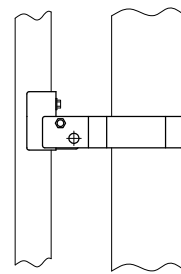

DETAIL A

DETAIL A (optional)

DETAIL C

TOP VIEW

FRONT VIEW

BACK VIEW

TOP VIEW

FRONT VIEW

TOP VIEW

ESTATE™ ALUMINUM ENTRY GATE

Ornamental Pickets: $\frac{3}{4}$ " Square x .125" Wall

Uprights : 2" Square x .250" Wall

Rails: 1"x 2" x .250"Wall

Values shown are nominal and not to be used for installation purposes. See product specification for installation requirements.