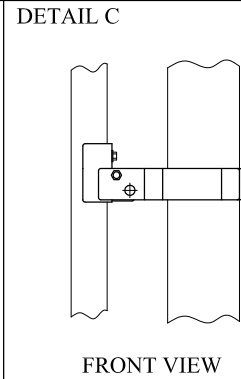

DETAIL A (optional)

DETAIL C

ESTATE™ ALUMINUM ENTRY GATE

Ornamental Pickets: $\frac{3}{4}$ " Square x .125" Wall
 Uprights : 2" Square x .250" Wall
 Rails: 1"x 2" x .250"Wall

Values shown are nominal and not to be used for installation purposes. See product specification for installation requirements. EGISOF