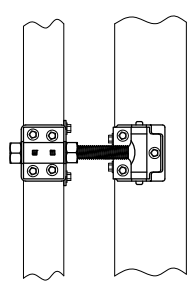

DETAIL A

DETAIL A (optional)

DETAIL C

# ESTATE™ ALUMINUM ENTRY GATE

Ornamental Pickets: 3/4" Square x .125" Wall  
 Uprights : 2" Square x .250" Wall  
 Rails: 1"x 2" x .250"Wall

Values shown are nominal and not to be used for installation purposes. See product specification for installation requirements.