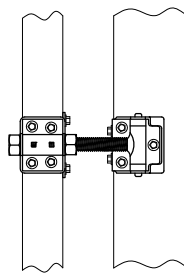

DETAIL A

DETAIL A (optional)

DETAIL C

FRONT VIEW

TOP VIEW

BACK VIEW

TOP VIEW

FRONT VIEW

TOP VIEW

ESTATE™ ALUMINUM ENTRY GATE

Ornamental Pickets: $\frac{3}{4}$ " Square x .125" Wall

Uprights : 2" Square x .250" Wall

Rails: 1"x 2" x .250" Wall

Values shown are nominal and not to be used for installation purposes. See product specification for installation requirements.