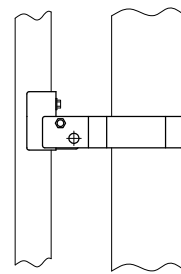

DETAIL A

DETAIL A (optional)

DETAIL C

FRONT VIEW

TOP VIEW

BACK VIEW

TOP VIEW

FRONT VIEW

TOP VIEW

ESTATE™ ALUMINUM ENTRY GATE

Ornamental Pickets: $\frac{3}{4}$ " Square x .125" Wall

Uprights : 2" Square x .250" Wall

Rails: 1"x 2" x .250" Wall

Values shown are nominal and not to be used for installation purposes. See product specification for installation requirements.