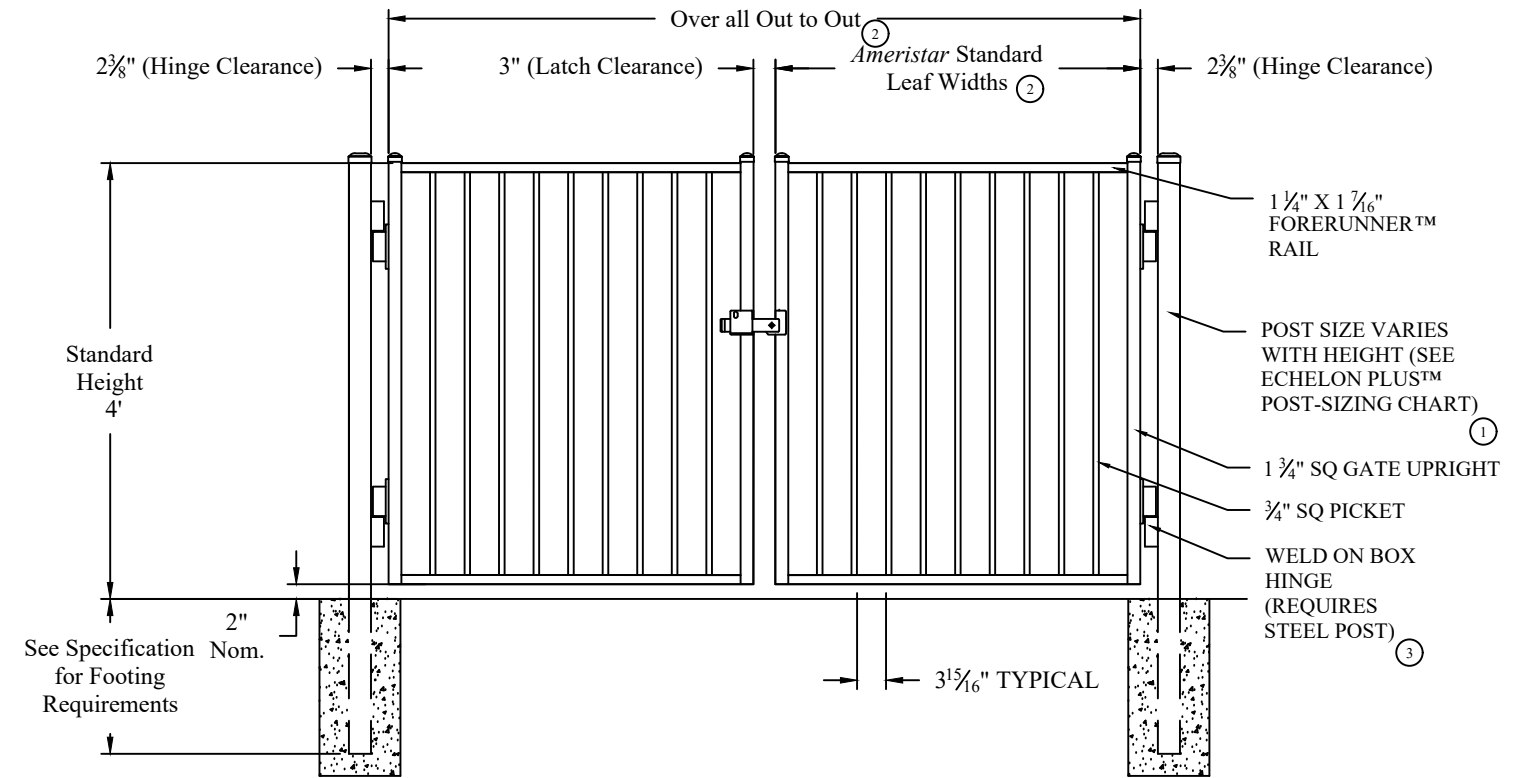

NOTES:

1. Post size and gauge depends on fence height and wind loads. See ECHELON PLUS™ specifications for post sizing chart.
2. Panels only available for 6' on center post spacing.

ECHELON PLUS™ RAIL

ECHELON PLUS™ PANEL

ASSA ABLOY, the global leader in door opening solutions

NOTES:

1. Post size depends on fence height, weight, and wind loads. See Echelon Plus™ post sizing chart.
2. See Ameristar Gate Table for standard out to outs. Custom gate openings available for special out to out/leaf widths.
3. Additional styles of gate hardware are available on request. This could change the Latch & Hinge Clearance.

ECHELON PLUS™
Single Gate Arrangement

ECHELON PLUS™
Double Gate Arrangement

Values shown are nominal and not to be used for installation purposes. See product specification for installation requirements.