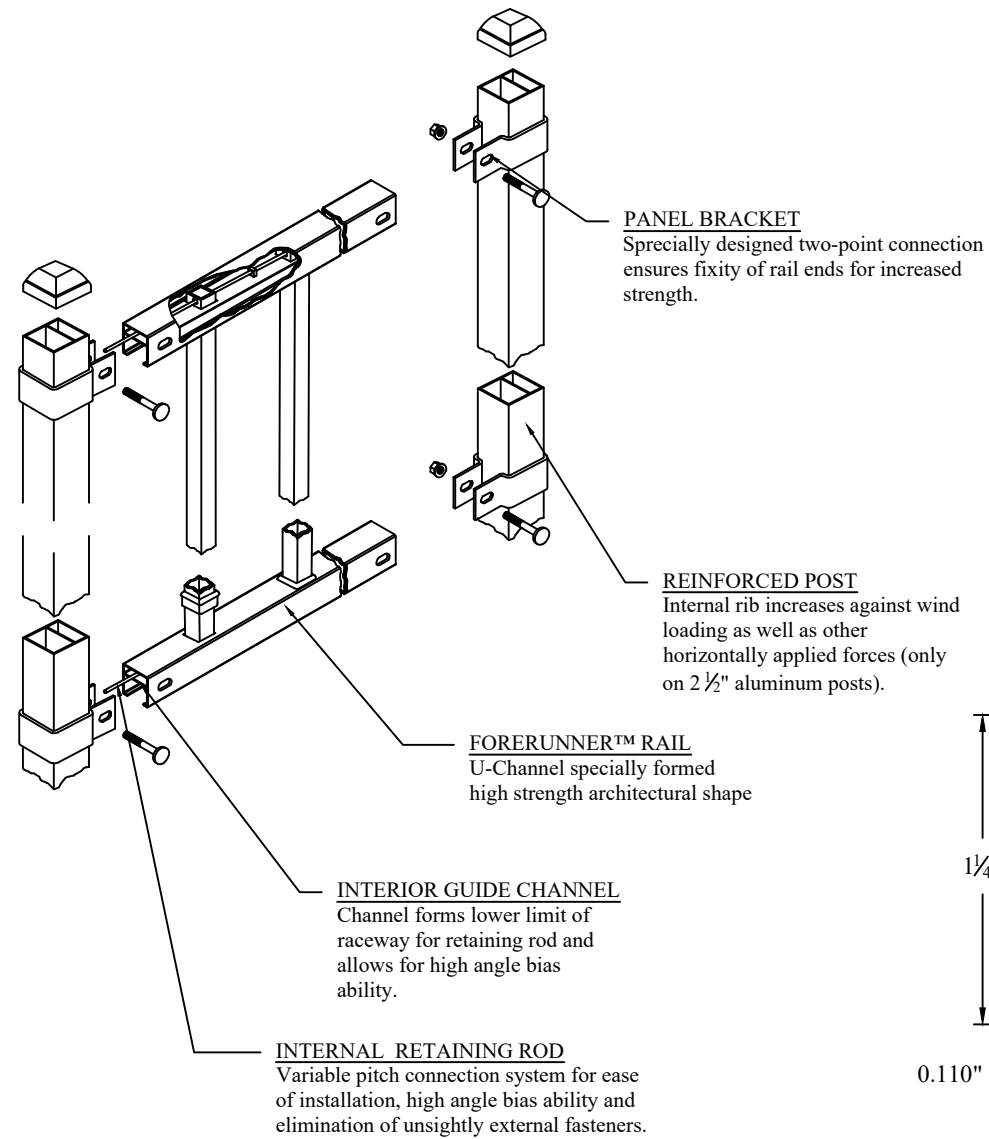

NOTES:

1. Post size and gauge depends on fence height and wind loads. See ECHELON PLUS™ specifications for post sizing chart.
2. Panels only available for 6' on center post spacing.

ECHELON PLUS™ RAIL

ECHELON PLUS™ PANEL

Values shown are nominal and not to be used for installation purposes. See product specification for installation requirements.

REV B 9/2021

ECHELON PLUS™ MONARCH 2-RAIL PANEL

AMERISTARFENCE.COM | 800-321-8724

ASSA ABLOY, the global leader in door opening solutions

NOTES:

1. Post size depends on fence height, weight, and wind loads. See Echelon Plus™ post sizing chart.
2. See Ameristar Gate Table for standard out to outs. Custom gate openings available for special out to out/leaf widths.
3. Additional styles of gate hardware are available on request. This could change the Latch & Hinge Clearance.