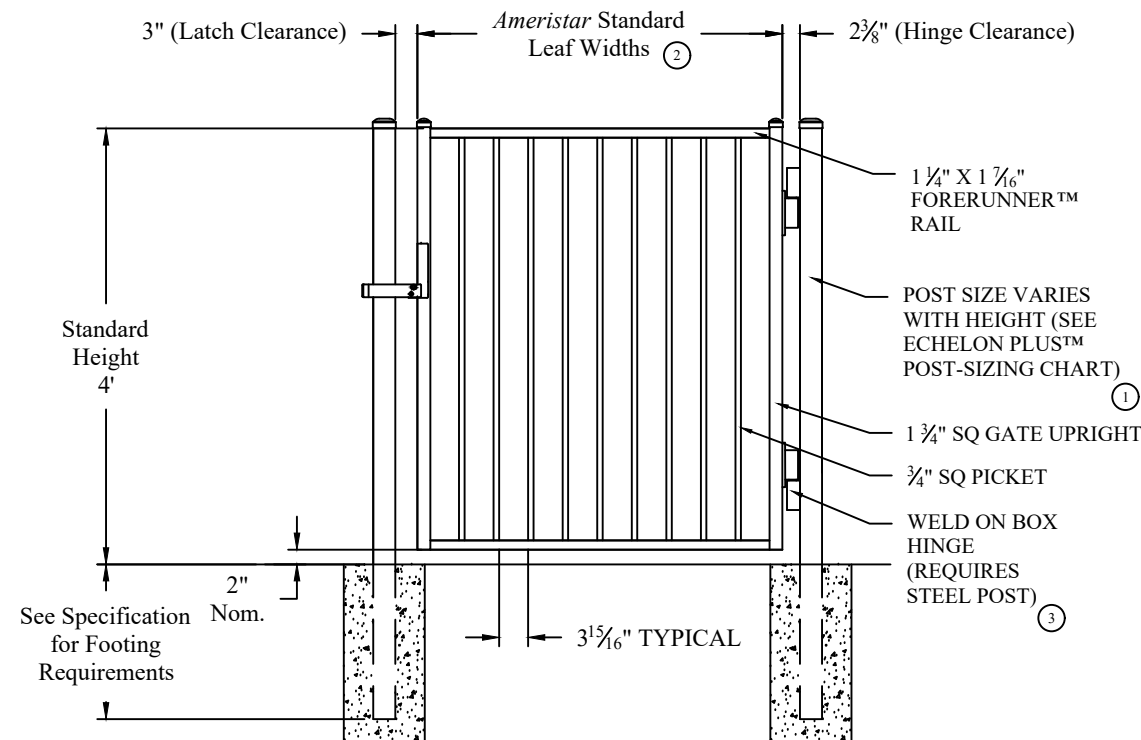

NOTES:

1. Post size and gauge depends on fence height and wind loads. See ECHELON PLUS™ specifications for post sizing chart.
2. Panels only available for 6' on center post spacing.

ECHELON PLUS™ RAIL

ECHELON PLUS™ PANEL

Values shown are nominal and not to be used for installation purposes. See product specification for installation requirements.

REV B 9/2021

ECHELON PLUS™ MONARCH 2-RAIL PANEL

AMERISTARFENCE.COM | 800-321-8724

ASSA ABLOY, the global leader in door opening solutions

NOTES:

1. Post size depends on fence height, weight, and wind loads. See Echelon Plus™ post sizing chart.
2. See Ameristar Gate Table for standard out to outs. Custom gate openings available for special out to out/leaf widths.
3. Additional styles of gate hardware are available on request. This could change the Latch & Hinge Clearance.

ECHELON PLUS™
Single Gate Arrangement

ECHELON PLUS™
Double Gate Arrangement

Values shown are nominal and not to be used for installation purposes. See product specification for installation requirements.