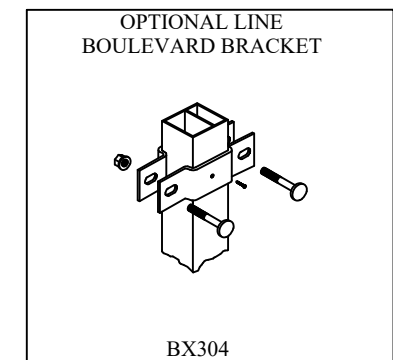

NOTES:

1. Post size and gauge depends on fence height and wind loads. See ECHELON PLUS™ specifications for post sizing chart.
2. Panels only available for 6' on center post spacing.

Values shown are nominal and not to be used for installation purposes. See product specification for installation requirements.

REV B 9/2021

ECHELON PLUS™ MONARCH 2-RAIL PANEL

AMERISTARFENCE.COM | 800-321-8724

ASSA ABLOY, the global leader in door opening solutions