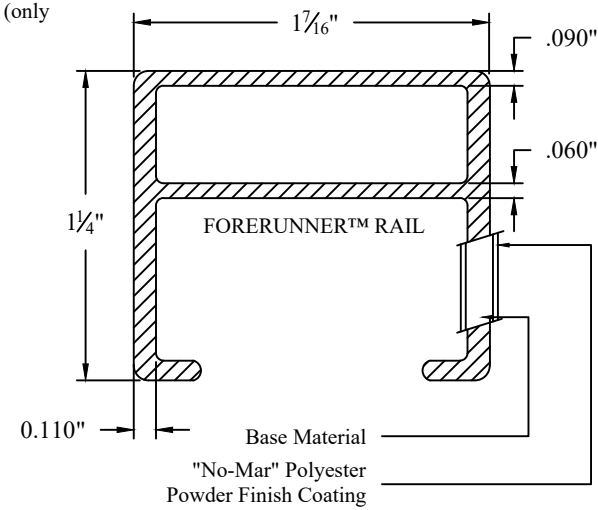

NOTES:

1. Post size and gauge depends on fence height and wind loads. See ECHELON PLUS™ specifications for post sizing chart.
2. Panels only available for 6' on center post spacing.

ECHELON PLUS™ RAIL

ECHELON PLUS™ PANEL

Values shown are nominal and not to be used for installation purposes. See product specification for installation requirements.

REV B 9/2021

ECHELON PLUS™ MONARCH 2-RAIL PANEL

AMERISTARFENCE.COM | 800-321-8724

ASSA ABLOY, the global leader in door opening solutions

NOTES:

1. Post size depends on fence height, weight, and wind loads. See Echelon Plus™ post sizing chart.
2. See Ameristar Gate Table for standard out to outs. Custom gate openings available for special out to out/leaf widths.
3. Additional styles of gate hardware are available on request. This could change the Latch & Hinge Clearance.