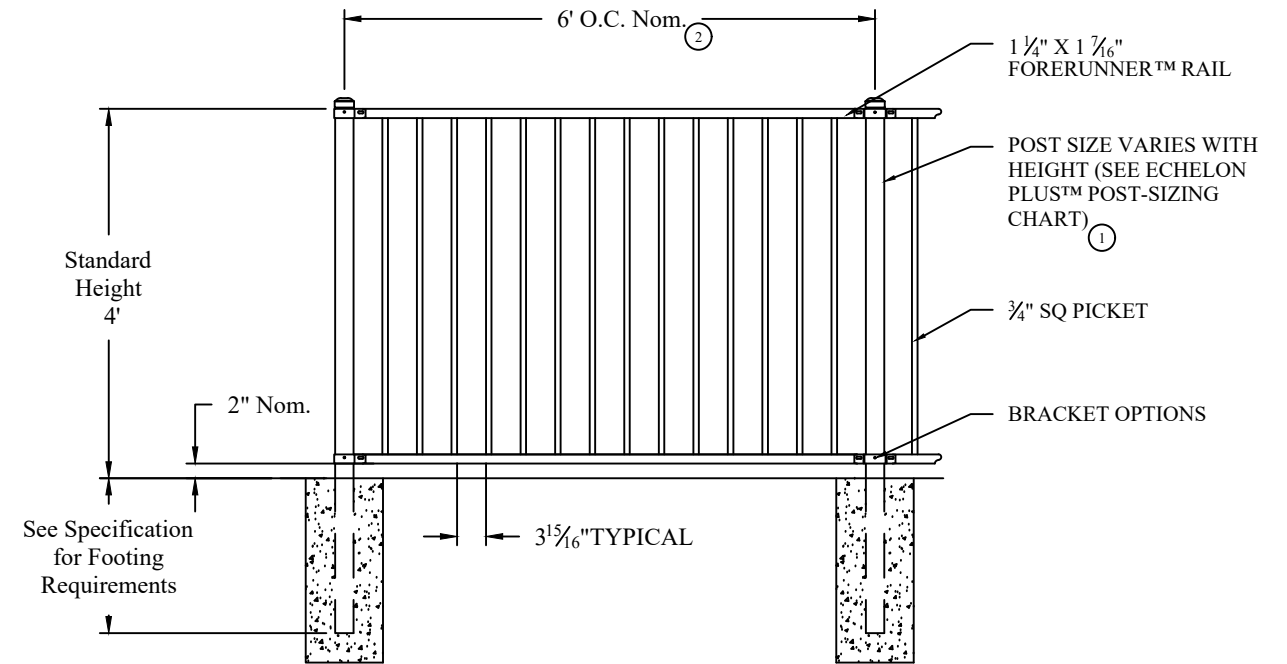

NOTES:

1. Post size and gauge depends on fence height and wind loads. See ECHELON PLUS™ specifications for post sizing chart.
2. Panels only available for 6' on center post spacing.

ECHELON PLUS™ RAIL

ECHELON PLUS™ PANEL

Values shown are nominal and not to be used for installation purposes. See product specification for installation requirements.

REV B 9/2021

ECHELON PLUS™ MONARCH 2-RAIL PANEL

AMERISTARFENCE.COM | 800-321-8724

ASSA ABLOY, the global leader in door opening solutions

NOTES:

1. Post size depends on fence height, weight, and wind loads. See Echelon Plus™ post sizing chart.
2. See Ameristar Gate Table for standard out to outs. Custom gate openings available for special out to out/leaf widths.
3. Additional styles of gate hardware are available on request. This could change the Latch & Hinge Clearance.