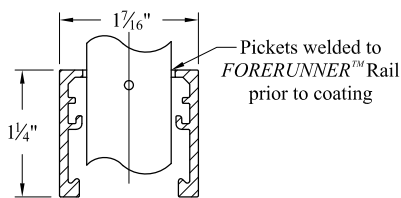

Single gate Arrangement

NOTES:

- 1.) Post size depends on fence height, weight and wind loads. See ECHELON PLUS™ post sizing chart.
- 2.) See Ameristar gate table for standard out to outs. Custom gate openings available for special out to out/leaf widths.
- 3.) Additional styles of gate hardware are available on request. This could change the Latch & Hinge Clearance.
- 4.) Monarch is 2 rail, and Majestic is 3 rail style.

Double gate Arrangement

Values shown are nominal and not to be used for installation purposes. See product specification for installation requirements.

AMISOPG

COMMERCIAL STRENGTH ALUMINUM

Title: ECHELON PLUS MONARCH & MAJESTIC
2/3RAIL SGL/DBL POOL GATE