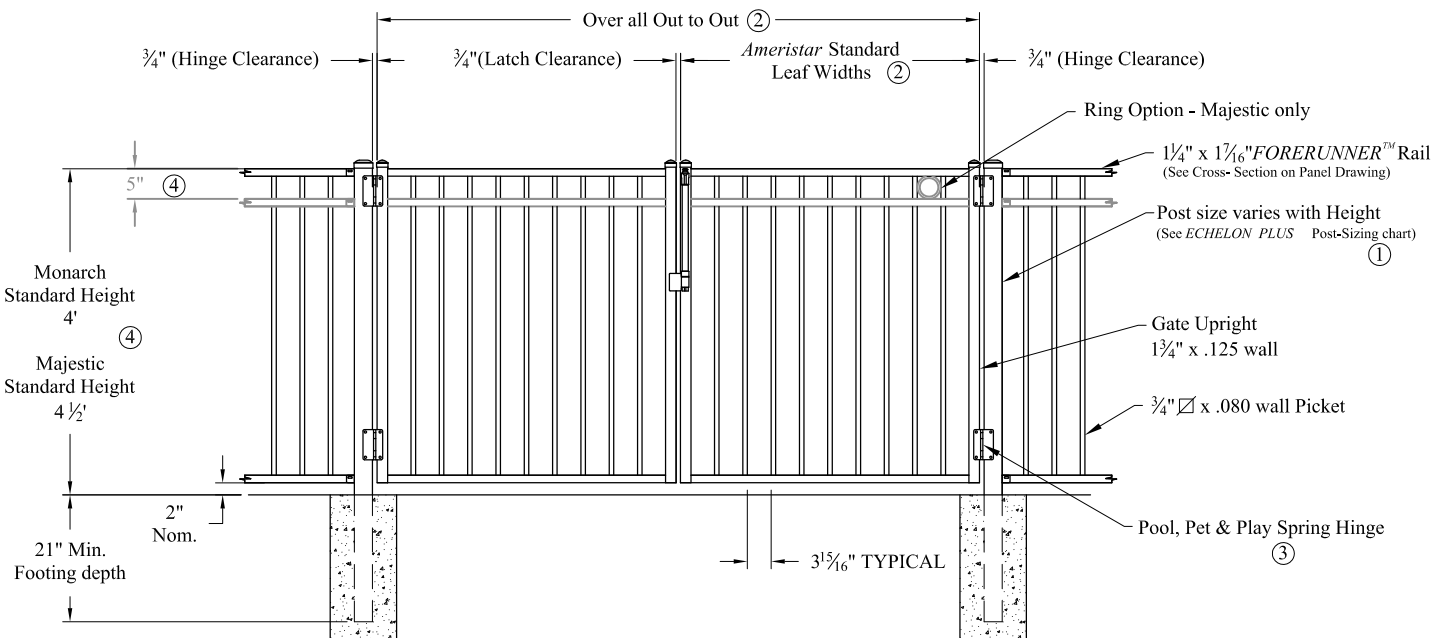

Single gate Arrangement

NOTES:

- 1.) Post size depends on fence height, weight and wind loads. See ECHELON PLUS™ post sizing chart.
- 2.) See Ameristar gate table for standard out to outs. Custom gate openings available for special out to out/leaf widths.
- 3.) Additional styles of gate hardware are available on request. This could change the Latch & Hinge Clearance.
- 4.) Monarch is 2 rail, and Majestic is 3 rail style.

Double gate Arrangement

Values shown are nominal and not to be used for installation purposes. See product specification for installation requirements.

AMISOPG

COMMERCIAL STRENGTH ALUMINUM

Title: ECHELON PLUS MONARCH & MAJESTIC
2/3RAIL SGL/DBL POOL GATE