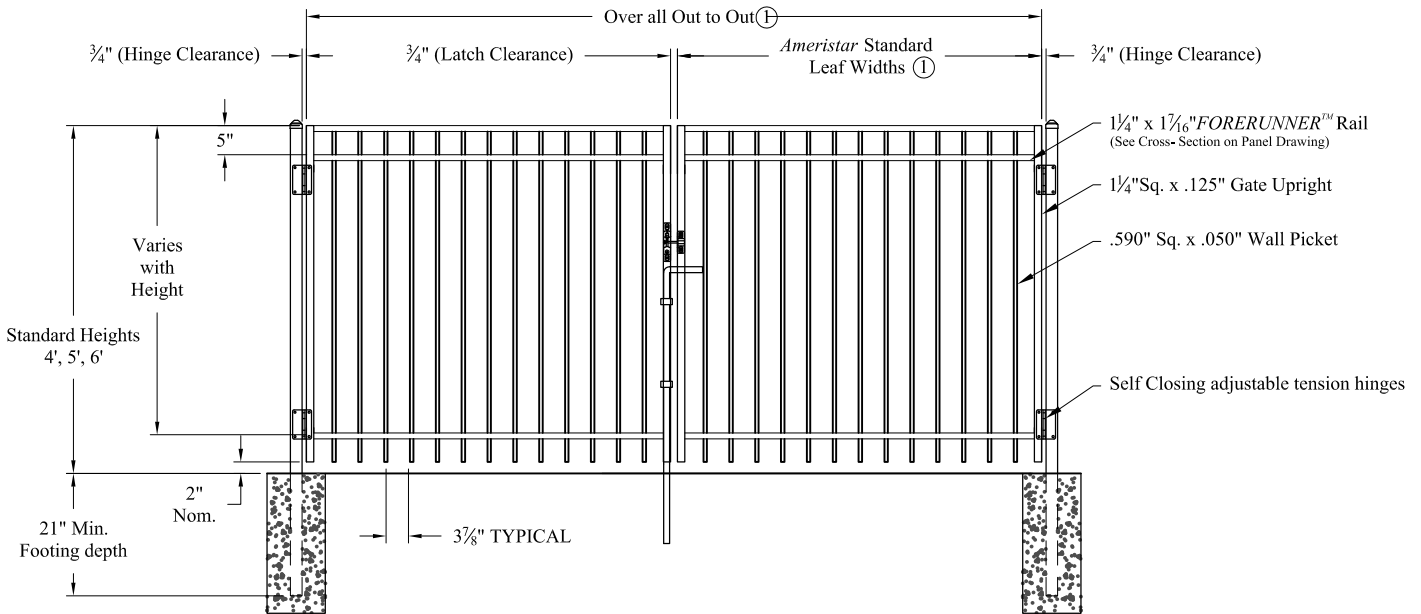

Single gate Arrangement

NOTES:

- 1.) See Ameristar gate table for standard out to outs. Custom gate openings available for special out to out/leaf widths.
- 2.) Additional styles of gate hardware are available on request. This could change the Latch & Hinge Clearance.
- 3.) Post footing available in 21" or 33" depths.

Double gate Arrangement

Values shown are nominal and not to be used for installation purposes. See product specification for installation requirements.

MISOG

Title: **ECHELON MAJESTIC 3 RAIL SGL & DBL GATE**