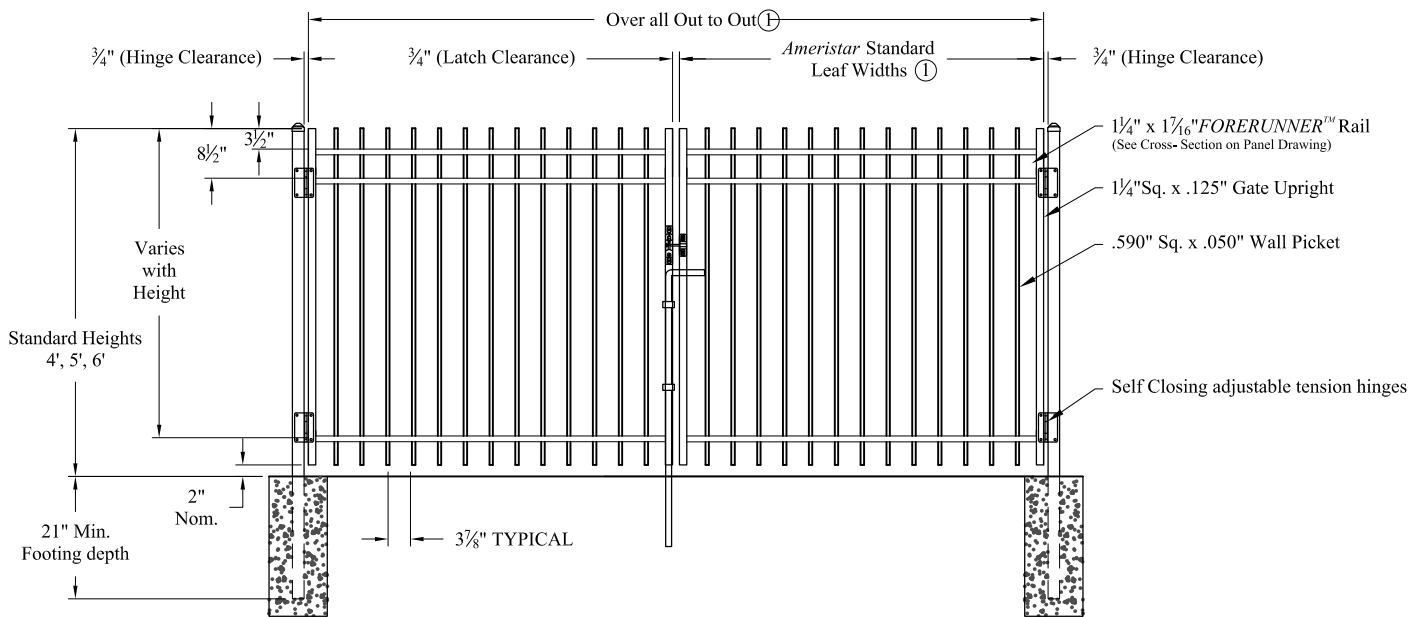

Single gate Arrangement

**NOTES:**

- 1.) See Ameristar gate table for standard out to outs. Custom gate openings available for special out to out/leaf widths.
- 2.) Additional styles of gate hardware are available on request. This could change the Latch & Hinge Clearance.
- 3.) Post footing available in 21" or 33" depths.

Double gate Arrangement

Values shown are nominal and not to be used for installation purposes. See product specification for installation requirements.

GISOG

Title: **ECHELON GENESIS 3 RAIL SGL & DBL GATE**