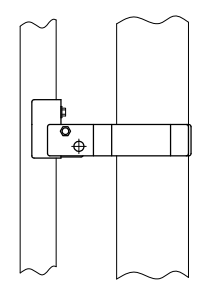

DETAIL A

DETAIL A (optional)

DETAIL C

ESTATE™ ALUMINUM ENTRY GATE

Ornamental Pickets: 3/4" Square x .125" Wall
 Uprights : 2" Square x .250" Wall
 Rails: 1"x 2" x .250" Wall

Values shown are nominal and not to be used for installation purposes. See product specification for installation requirements. EGTISO