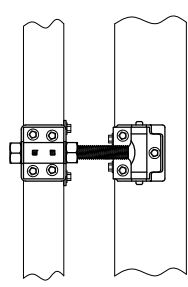

DETAIL A

DETAIL A (optional)

DETAIL C

ESTATE™ ALUMINUM ENTRY GATE

Ornamental Pickets: 3/4" Square x .125" Wall
 Uprights : 2" Square x .250" Wall
 Rails: 1"x 2" x .250" Wall

Values shown are nominal and not to be used for installation purposes. See product specification for installation requirements. EGTISO