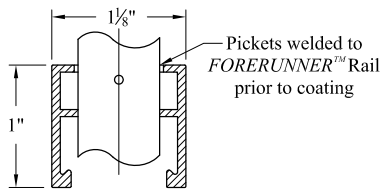

Single gate Arrangement

NOTES:

- 1.) See Ameristar gate table for standard out to outs. Custom gate openings available for special out to out/leaf widths.
- 2.) Additional styles of gate hardware are available on request. This could change the Latch & Hinge Clearance.
- 3.) Post footing available in 21" or 33" depths.

Double gate Arrangement

Values shown are nominal and not to be used for installation purposes. See product specification for installation requirements.

CISOG

Title: **ECHELON CLASSIC 3 RAIL SGL & DBL GATE**