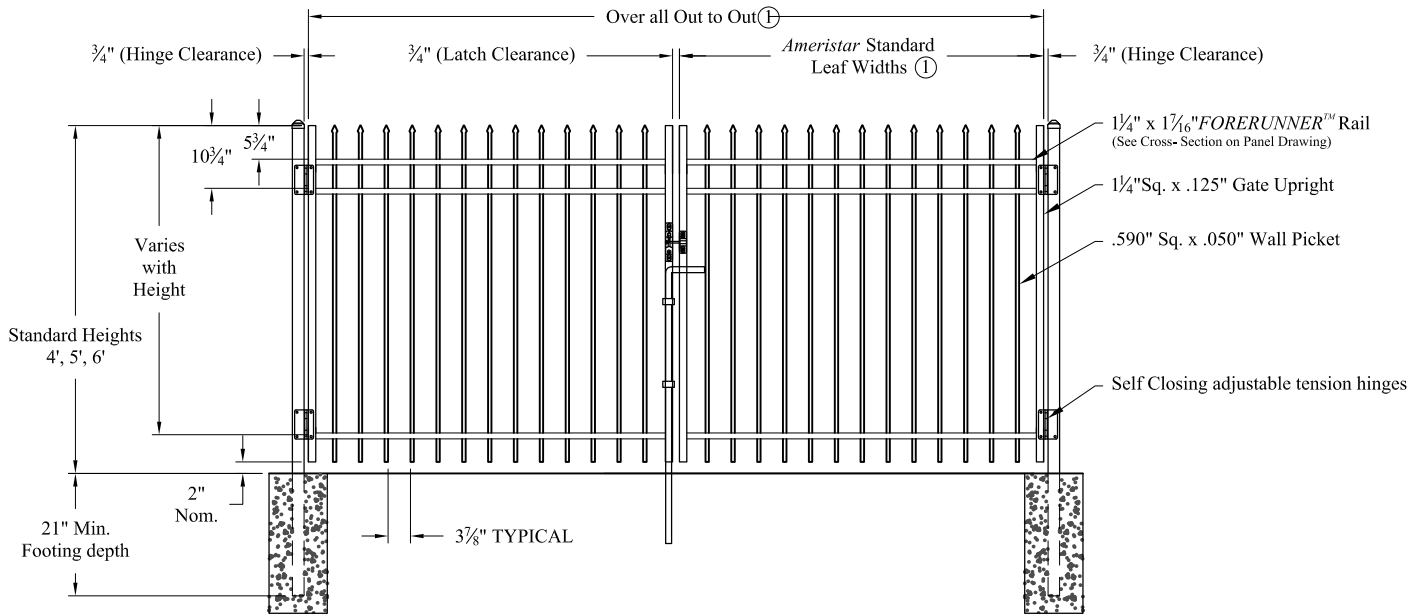

Single gate Arrangement

NOTES:

- 1.) See Ameristar gate table for standard out to outs. Custom gate openings available for special out to out/leaf widths.
- 2.) Additional styles of gate hardware are available on request. This could change the Latch & Hinge Clearance.
- 3.) Post footing available in 21" or 33" depths.

Double gate Arrangement

Values shown are nominal and not to be used for installation purposes. See product specification for installation requirements.

CISOG

Title: **ECHELON CLASSIC 3 RAIL SGL & DBL GATE**