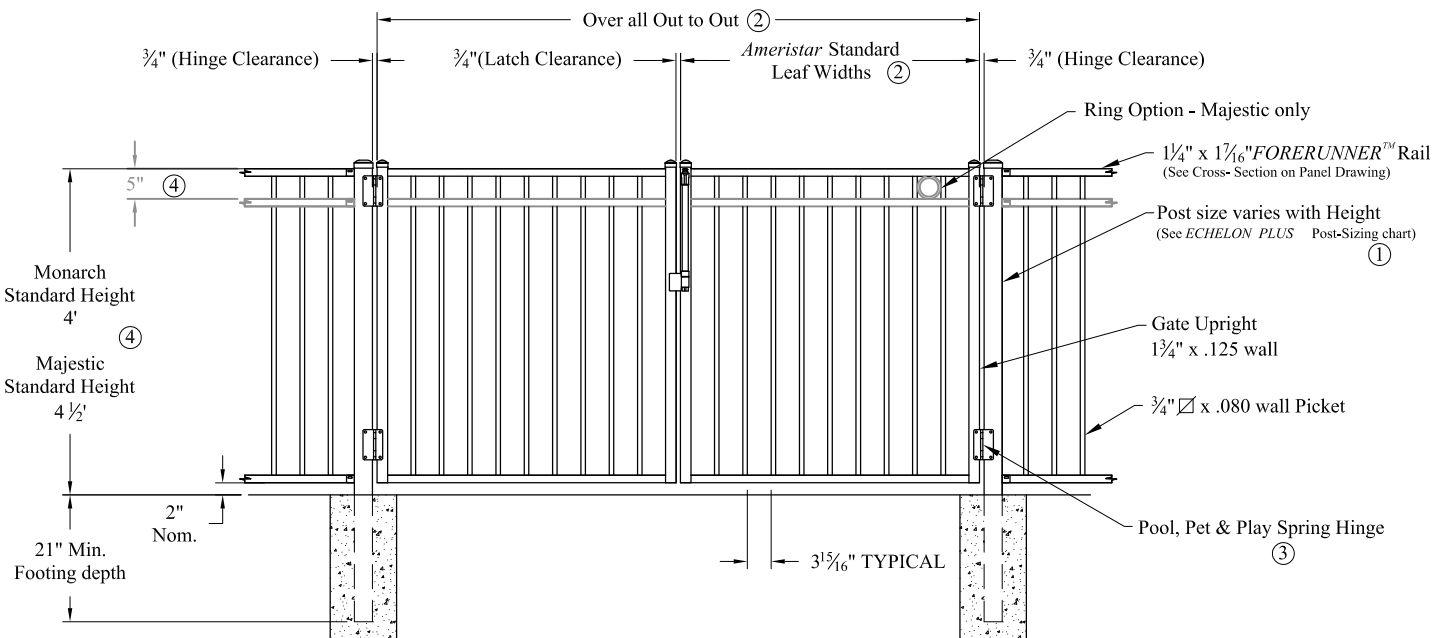

Single gate Arrangement

NOTES:

- 1.) Post size depends on fence height, weight and wind loads. See ECHELON PLUS™ post sizing chart.
- 2.) See Ameristar gate table for standard out to outs. Custom gate openings available for special out to out/leaf widths.
- 3.) Additional styles of gate hardware are available on request. This could change the Latch & Hinge Clearance.
- 4.) Monarch is 2 rail, and Majestic is 3 rail style.

Double gate Arrangement

Values shown are nominal and not to be used for installation purposes. See product specification for installation requirements.

AMISOPG

COMMERCIAL STRENGTH ALUMINUM

Title: **ECHELON PLUS MONARCH & MAJESTIC 2/3RAIL SGL/DBL POOL GATE**