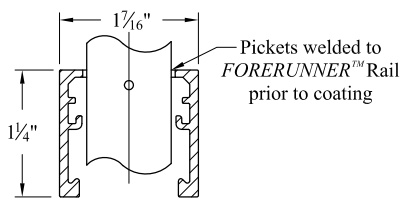

Single gate Arrangement

NOTES:

- 1.) Post size depends on fence height, weight and wind loads. See ECHELON PLUS™ post sizing chart.
- 2.) See Ameristar gate table for standard out to outs. Custom gate openings available for special out to out/leaf widths.
- 3.) Additional styles of gate hardware are available on request. This could change the Latch & Hinge Clearance.
- 4.) Monarch is 2 rail, and Majestic is 3 rail style.

Double gate Arrangement

Values shown are nominal and not to be used for installation purposes. See product specification for installation requirements.

AMISOPG

COMMERCIAL STRENGTH ALUMINUM

Title: **ECHELON PLUS MONARCH & MAJESTIC 2/3RAIL SGL/DBL POOL GATE**