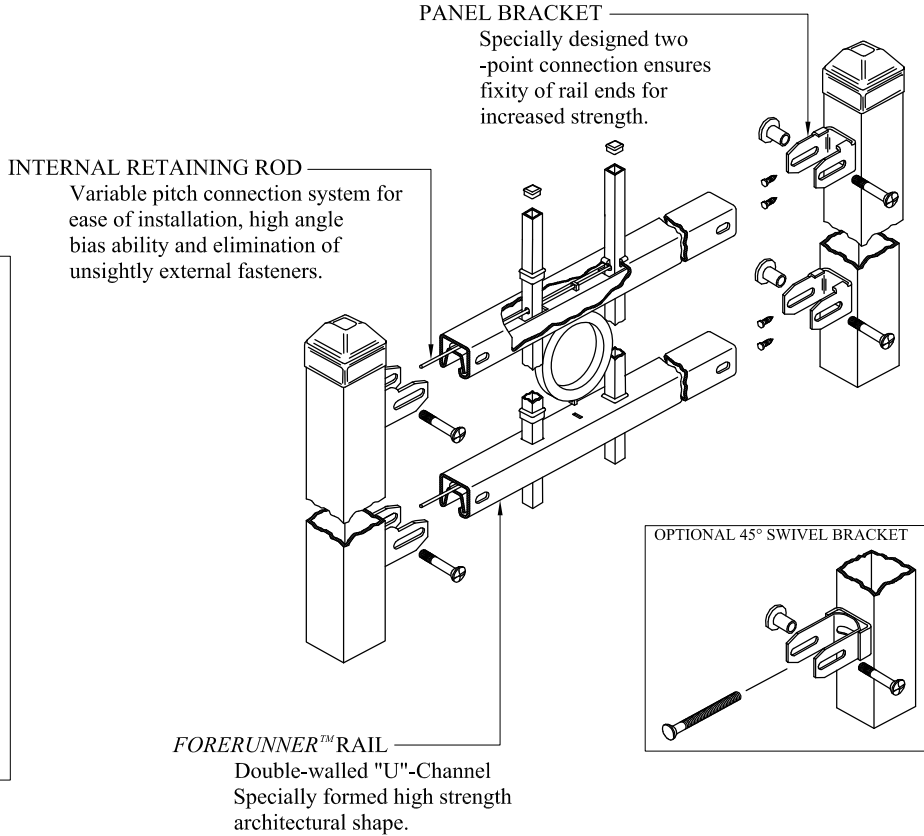

③ Adornment Options

- NOTES:**
- 1.) Post size depends on fence height and wind loads. See AEGIS II™ post sizing chart.
 - 2.) Panels also available for 6' on center post spacing
 - 3.) Additional heights available on request. Post height will change with Adornment installation.

Values shown are nominal and not to be used for installation purposes. See product specification for installation requirements.

INDUSTRIAL STRENGTH STEEL

| | | | |
|---|--------------|---------------------|--|
| Title: AEGIS II GENESIS 3-RAIL W/RINGS | | | |
| DR: CI | SH . 1 of 1 | SCALE: DO NOT SCALE | |
| CK: PB | Date 6/17/10 | REV: c | |