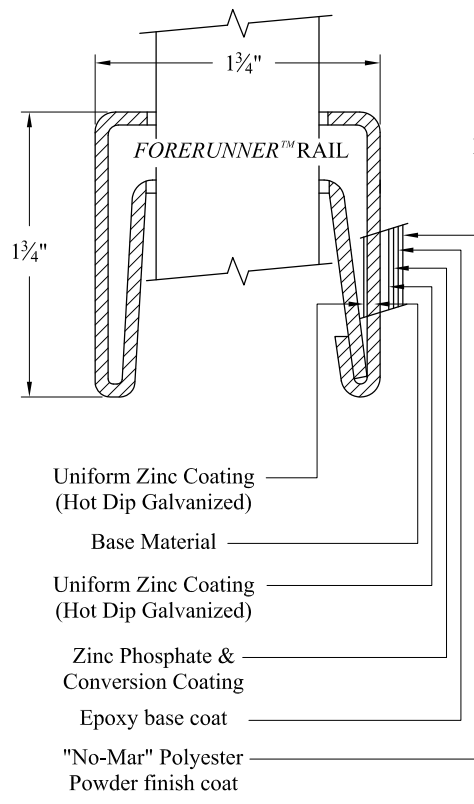

③ Adornment Options

- NOTES:**
- 1.) Post size depends on fence height and wind loads. See AEGIS II™ post sizing chart.
 - 2.) Panels also available for 6' on center post spacing
 - 3.) Additional heights available on request. Post height will change with Adornment installation.

Values shown are nominal and not to be used for installation purposes. See product specification for installation requirements.

INDUSTRIAL STRENGTH STEEL

| | | | |
|---|--------------|---------------------|--|
| Title: AEGIS II GENESIS 3-RAIL W/RINGS | | | |
| DR: CI | SH . 1 of 1 | SCALE: DO NOT SCALE | |
| CK: PB | Date 6/17/10 | REV: c | |