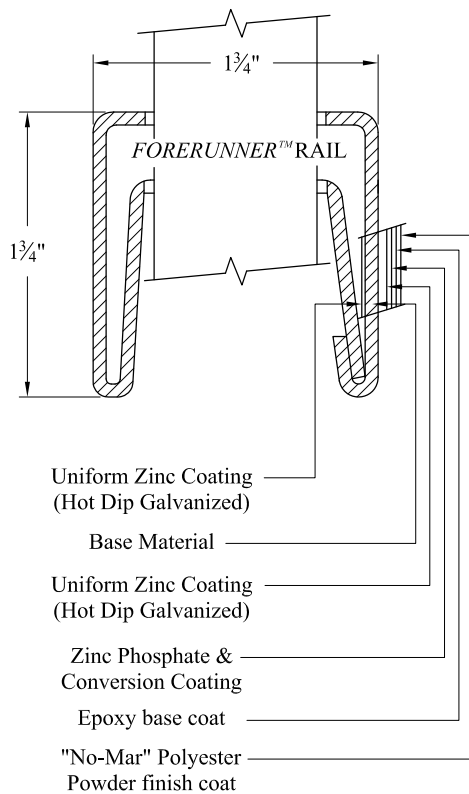

NOTES:

- 1.) Post size depends on fence height and wind loads. See *AEGIS II* post sizing chart.
- 2.) Panels also available for 6' on center post spacing
- 3.) Additional heights available on request. Post height will change with Adornment installation.
- 4.) Third rail optional.

Values shown are nominal and not to be used for installation purposes. See product specification for installation requirements.

INDUSTRIAL STRENGTH STEEL

Title: **AEGIS II GENESIS 2/3-RAIL**

DR: CI	SH . 1 of 1	SCALE: DO NOT SCALE
CK: PB	Date 6/17/10	REV: c