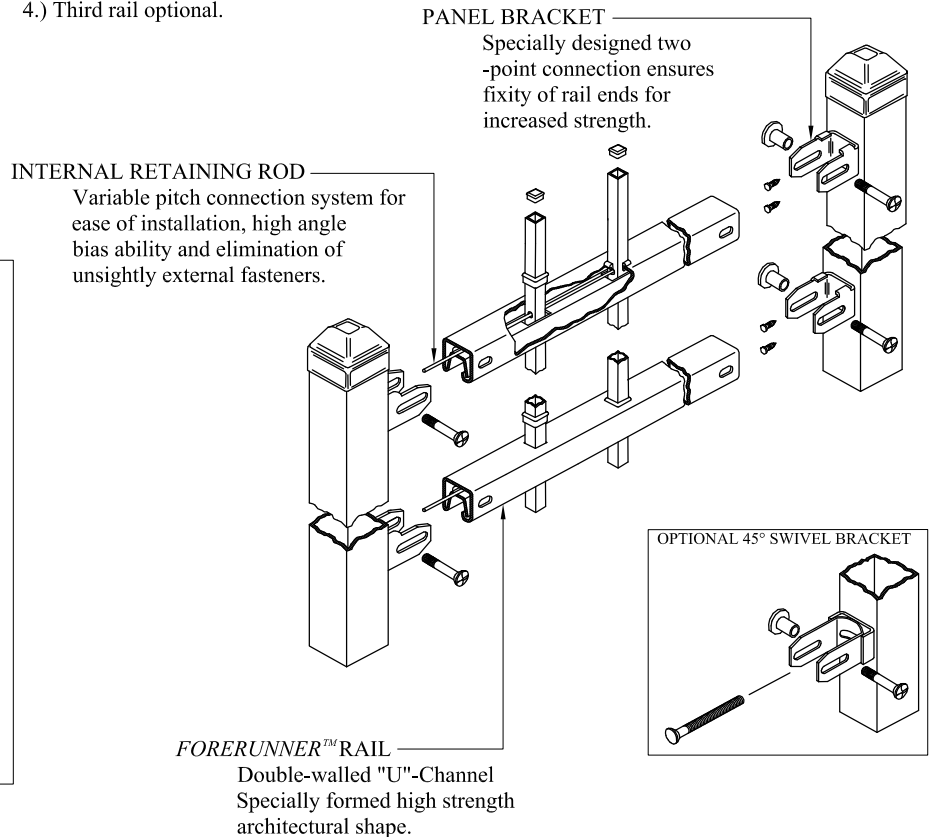

NOTES:

- 1.) Post size depends on fence height and wind loads. See *AEGIS II* post sizing chart.
- 2.) Panels also available for 6' on center post spacing
- 3.) Additional heights available on request. Post height will change with Adornment installation.
- 4.) Third rail optional.

Values shown are nominal and not to be used for installation purposes. See product specification for installation requirements.

INDUSTRIAL STRENGTH STEEL

Title: **AEGIS II GENESIS 2/3-RAIL**

DR: CI	SH . 1 of 1	SCALE: DO NOT SCALE
CK: PB	Date 6/17/10	REV: c