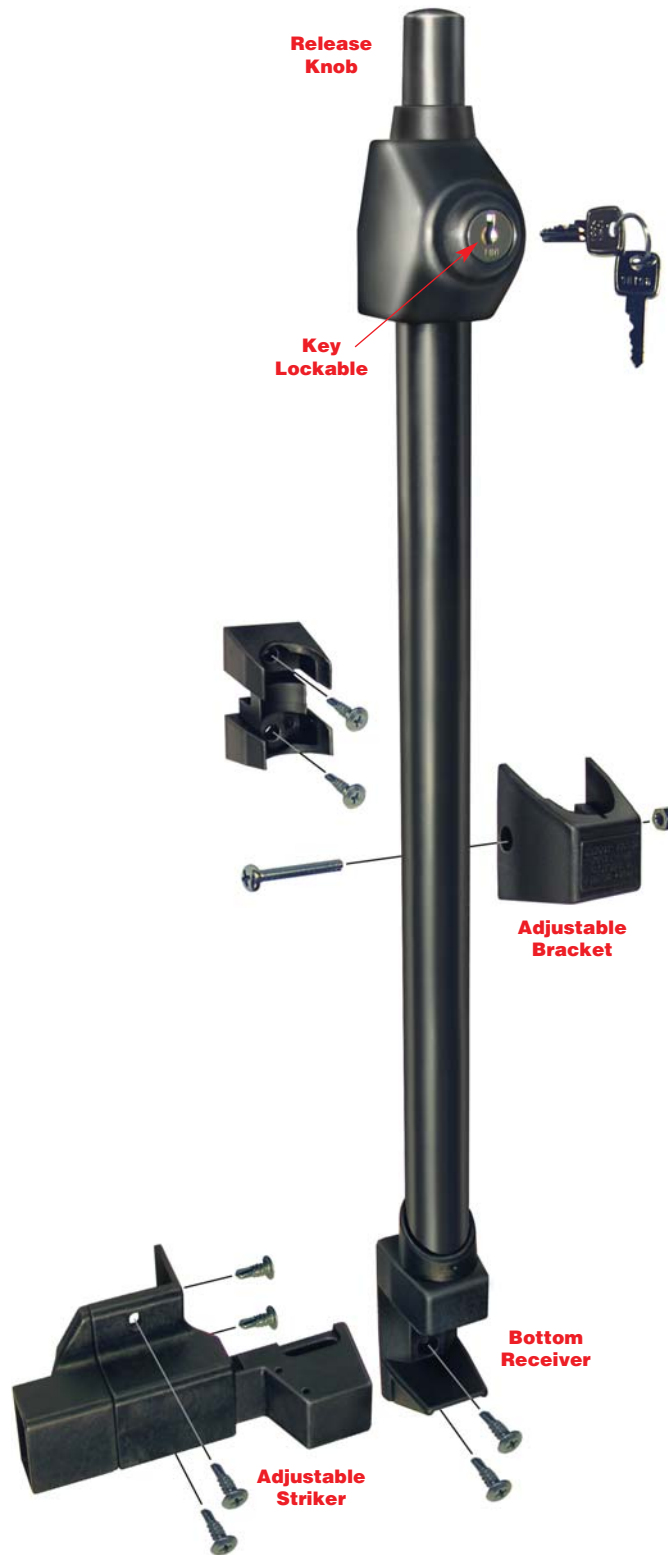

MAXIMA®

Universal Locking Gravity Latch

Attractive, economical latch for gates requiring reliable closure with keyed lock.

The unique Maxima® Pool, Pet & Play® Locking Gravity Latch is designed to reliably engage the gate striker as the gate is rotated in the closed position. Easy to install, the Locking Gravity Latch is designed to fit into metal, wood and PVC gates and posts. For security reasons, the latch is equipped with a keyed lock that, in most cases, can be matched to your house key.

Locking Gravity Latch

Attractive, economical latch for gates requiring reliable closure with keyed lock.

Spring Hinges

Adjustable-tension, self-closing hinges are well suited to gates with Safety Latch or Locking Gravity Latch.

AMERISTAR®

World Leader in Ornamental Fence Production

MAXIMA® Pool, Pet & Play® Adjustable Safety Latch

For Ultimate Child and Pet Safety

Designed to assist in the prevention of swimming pool accidents, the MAXIMA® Pool, Pet & Play® Adjustable Safety Latch is also ideal for pet security and pet access control. These magnetically triggered latches are adjustable vertically and horizontally and will easily adapt to fit most gates and gate material. Constructed of strong stainless steel and nylon, the Adjustable Safety Latch is easy to install and is virtually no maintenance.

PART #	DESCRIPTION
SL200	Pool, Pet & Play® Adjustable Safety Latch

MAXIMA® Pool, Pet & Play® Spring Hinge

High-Quality Hinge at Low Cost

Maxima® Pool, Pet & Play Spring Hinges are designed to assist in the closing of swimming pool and pathway gates. These self-closing affordable hinges also have an adjustable tension. Constructed of molded, reinforced polymer, the Spring Hinges prevent the typical gate hinge problems including sagging, wearing, rusting and binding.